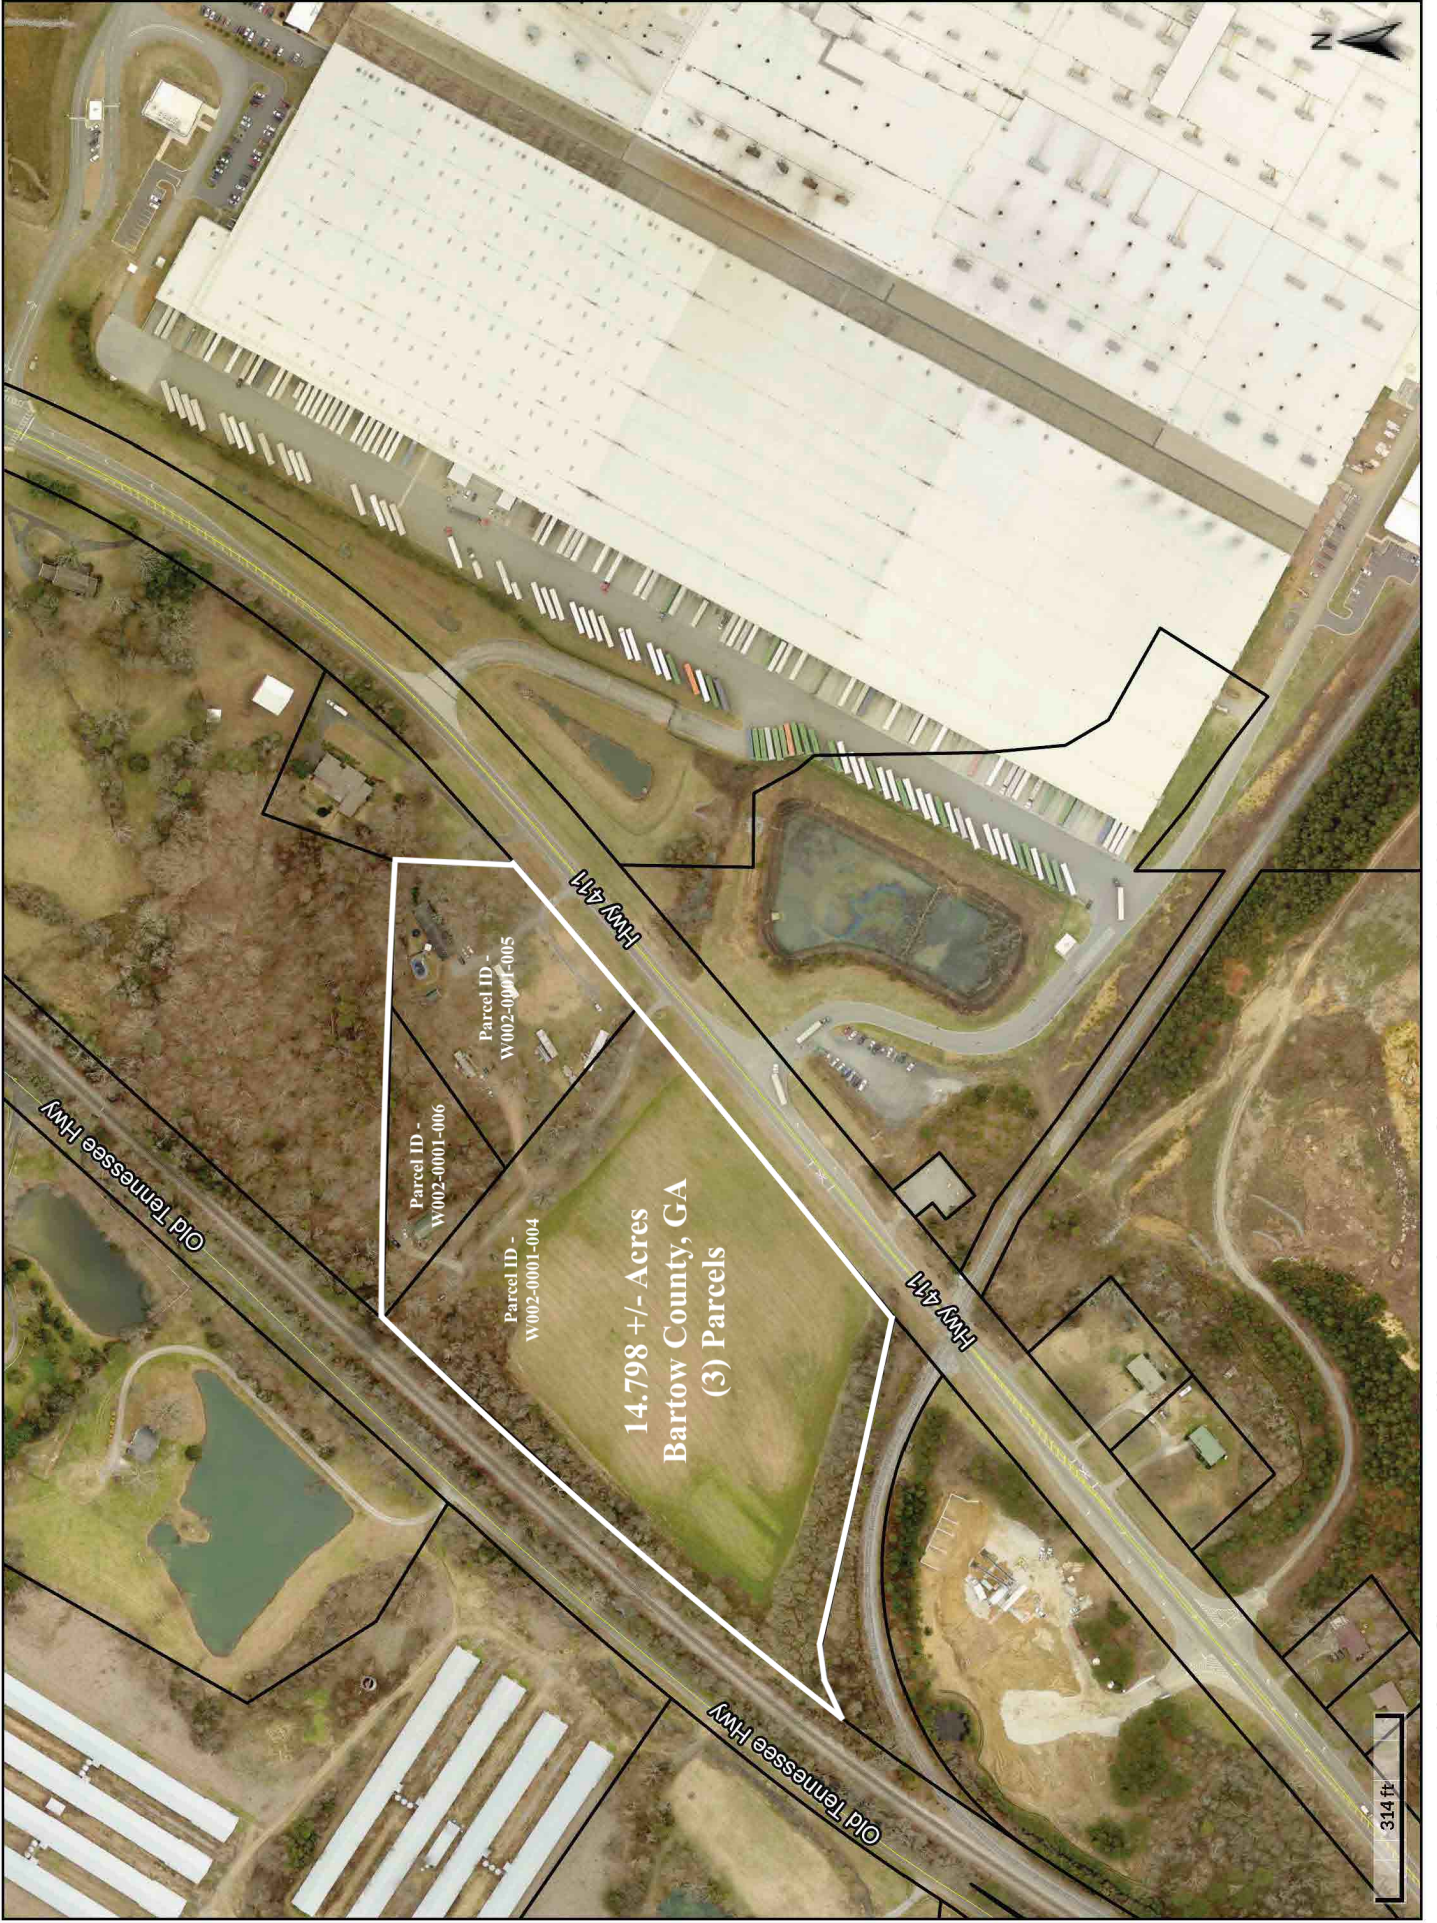

3607, 3603, 000 HWY 411 White, GA 30184

Presented by: George F. Willis Realty, LLC

770.382.0058

www.GFWILLIS.com

*** All Property Lines are Approximate